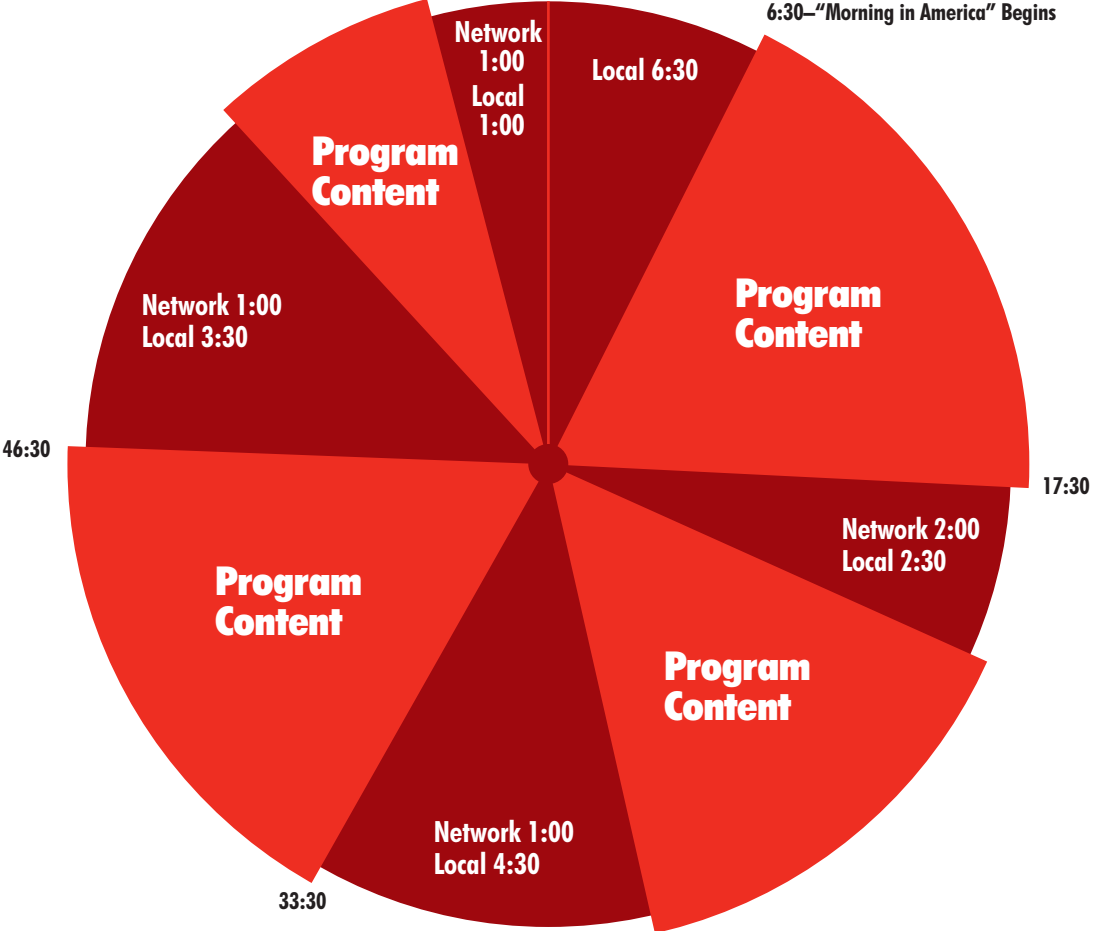

**Live Daily Program**  
6A-9A EST

**Refeeds**  
9A-12P EST

**Satellite Info**  
Satellite / AMC-8  
Provider / ABC NY  
Service / DGNNET Live  
Service / Salem Refeed

**Salem Technical Operations**  
Derek Anderson 972-831-1920 ext. 154

57:35—Hard Break  
57:37—Network 1:00  
58:37—Network Outcue  
58:50—Closure Triggers Local Break 1:00  
59:50—Show Ends :10 Silence

6:30—"Morning in America" Begins

27:40—Hard Break  
27:47—Network 1:00  
28.47—Network Outcue  
29:00—Closure Triggers Local Break 4:30