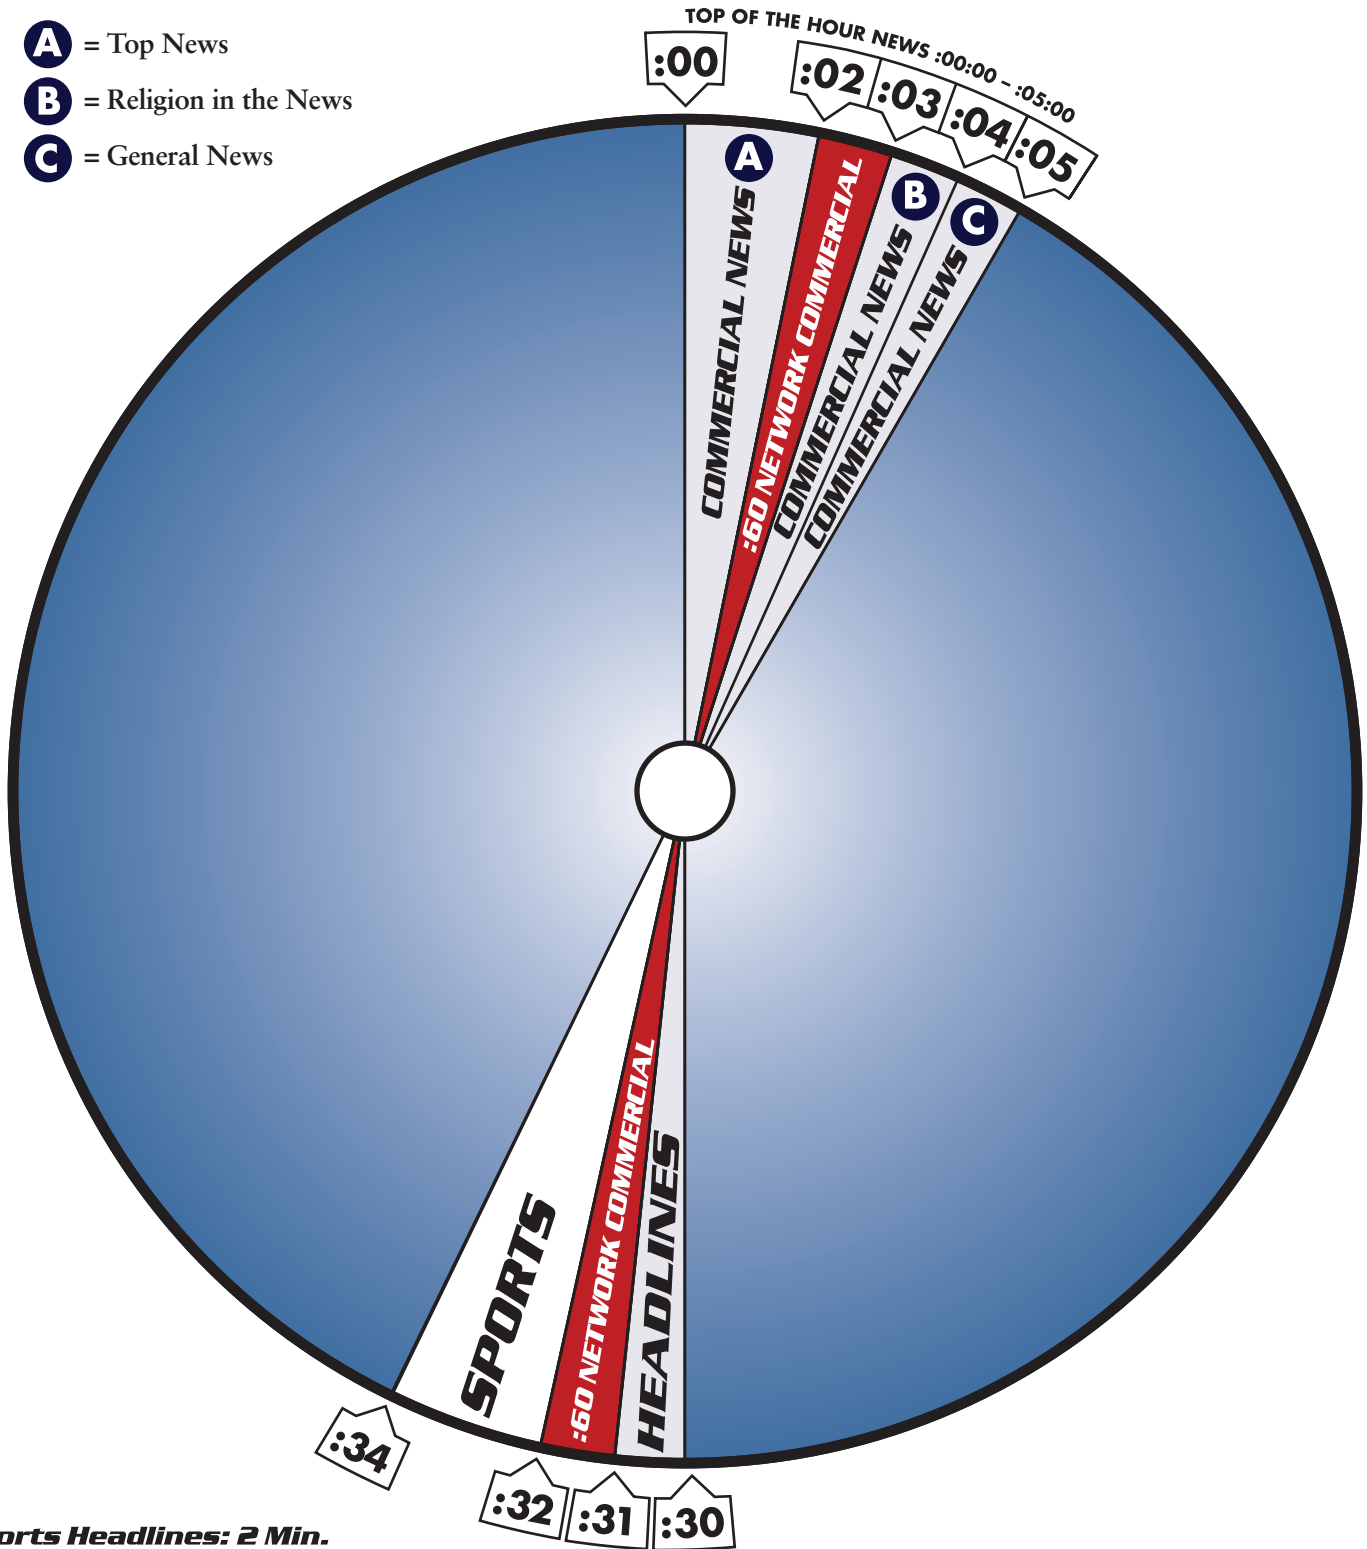

# SRN News

Salem Radio Network

**STARGUIDE  
AND XDS  
AFFILIATE  
HOUR CLOCK**

- A** = Top News
- B** = Religion in the News
- C** = General News

**Sports Headlines: 2 Min.**

5:32 a.m.-11:32 a.m.  
Monday-Friday

8:32 a.m.-10:32 p.m.  
Saturday-Sunday