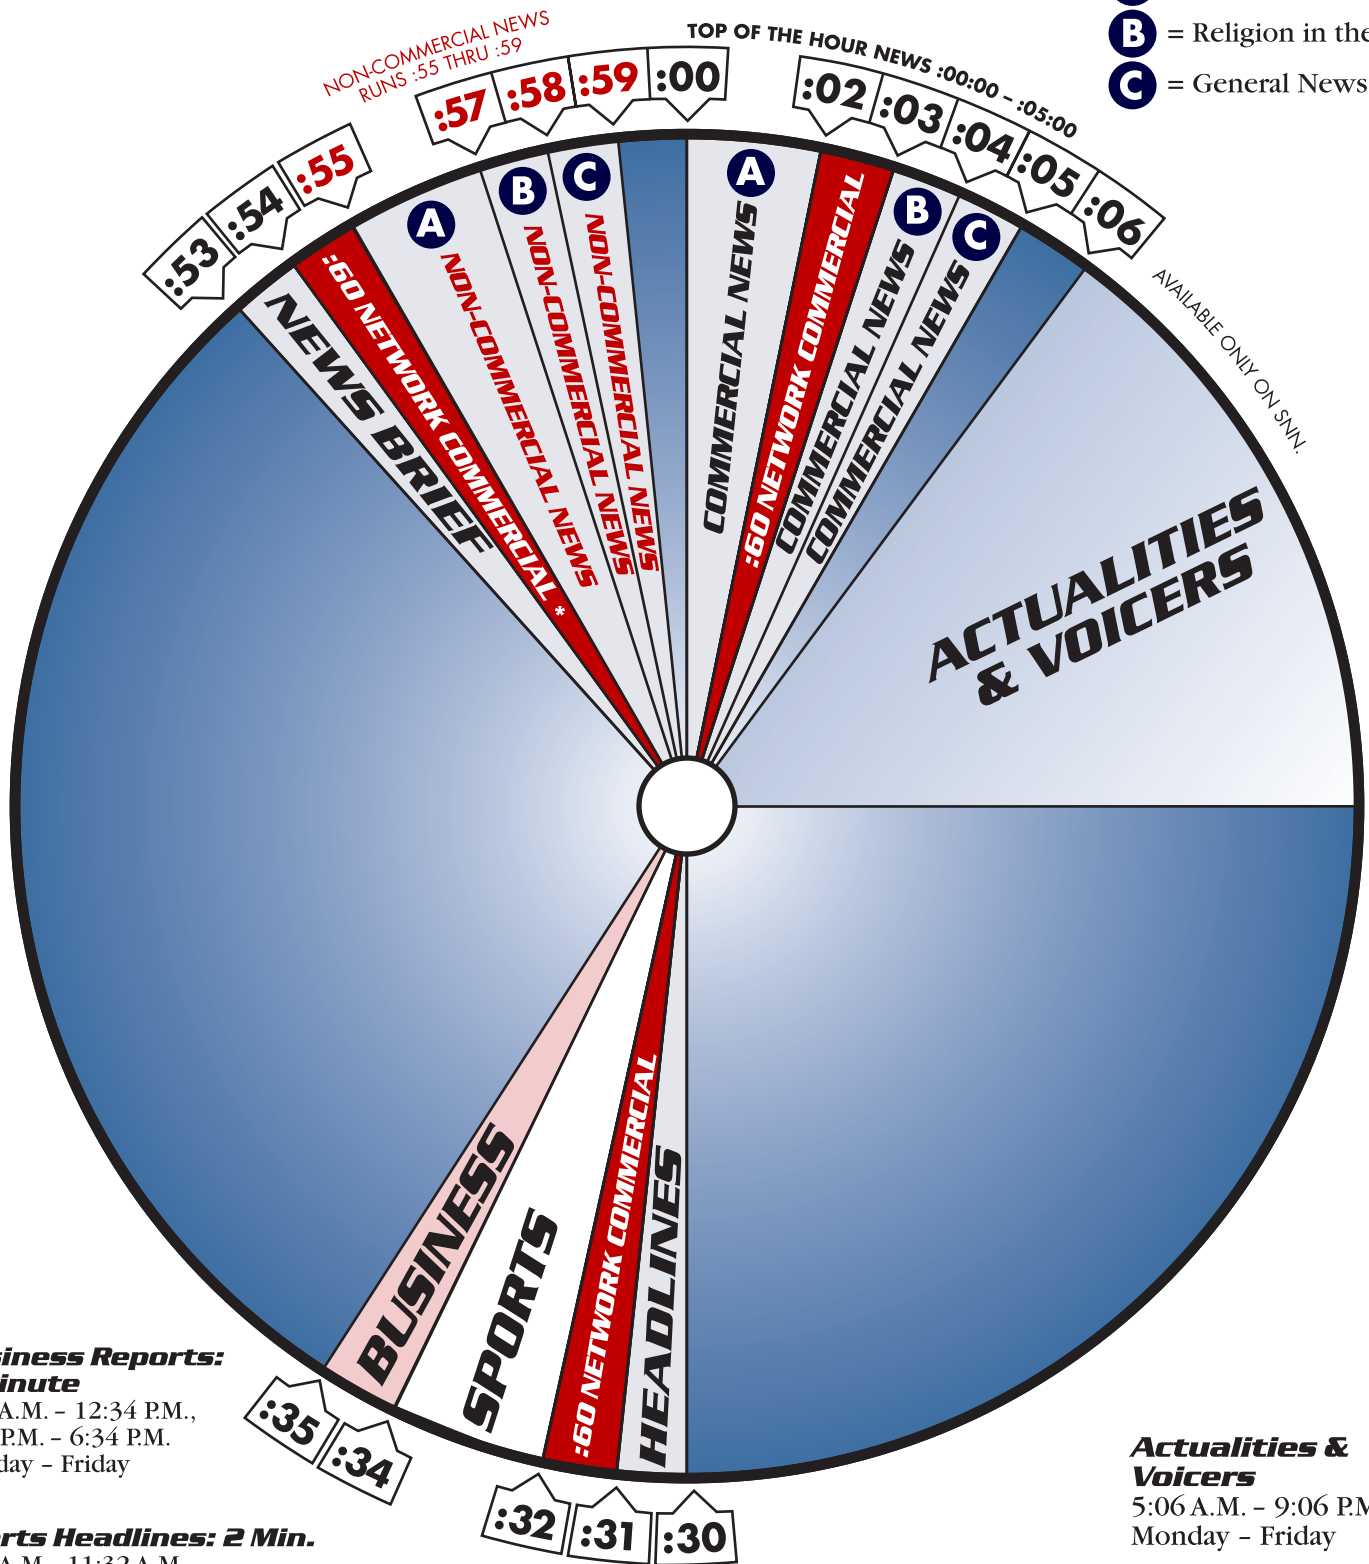

- A** = Top News
- B** = Religion in the News
- C** = General News

**Business Reports:
1 Minute**
5:34 A.M. - 12:34 P.M.,
4:34 P.M. - 6:34 P.M.
Monday - Friday

Sports Headlines: 2 Min.
5:32 A.M. - 11:32 A.M.
Monday - Friday
8:06 A.M. - 10:06 P.M.
8:32 A.M. - 10:32 P.M.
10:32 P.M. - 2:32 A.M. (1 min.)
Saturday - Sunday

Actualities & Voicers
5:06 A.M. - 9:06 P.M.
Monday - Friday
8:09 A.M. - 9:09 P.M.
Saturday - Sunday

All times shown = Eastern
SALEM NEWS NETWORK (SNN)
SR3 ONLY INCLUDES COMMERCIAL NEWSCASTS

* Network Commercial at :54 is only on SR3